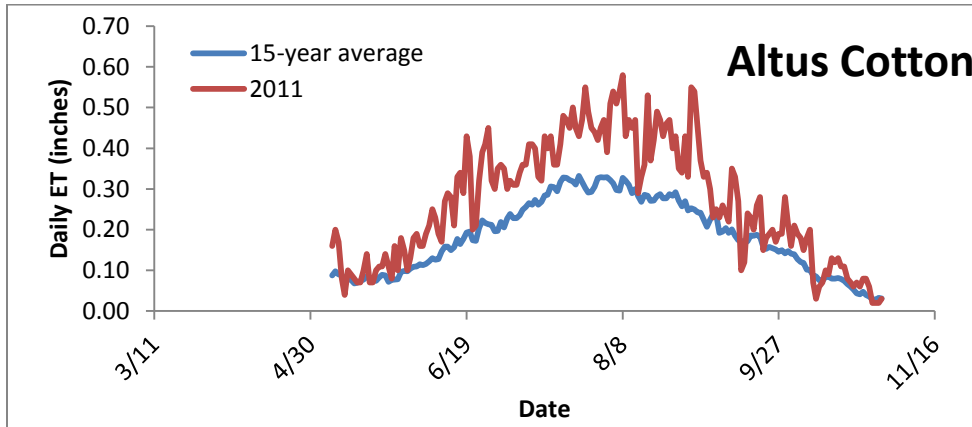

15-year average and 2011 Daily ET near Altus, OK.

15-year average and 2011 Daily ET near Blackwell, OK.

15-year average and 2011 Daily ET near Chickasha, OK.

15-year average and 2011 Daily ET near Goodwell, OK.