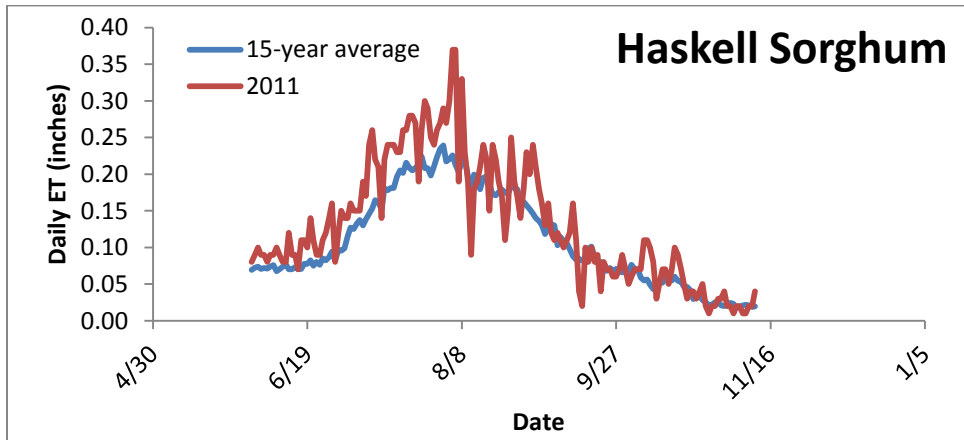

15-year average and 2011 Daily ET near Haskell, OK.