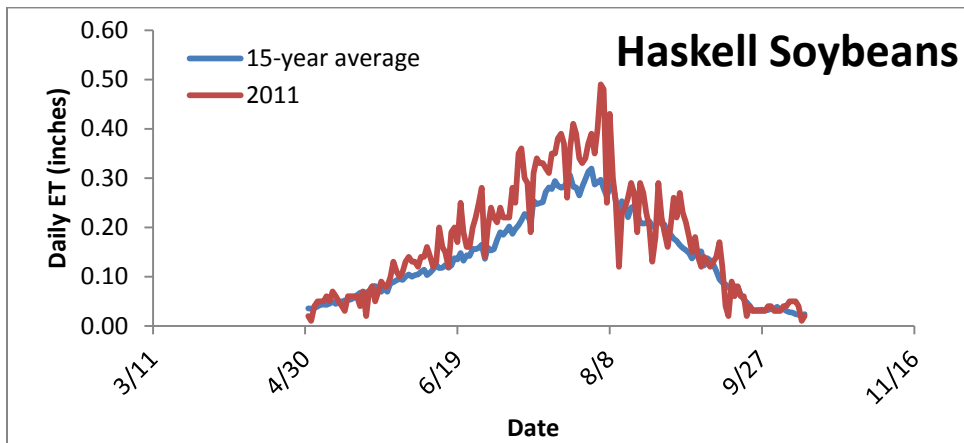

15-year average and 2011 Daily ET near Haskell, OK.