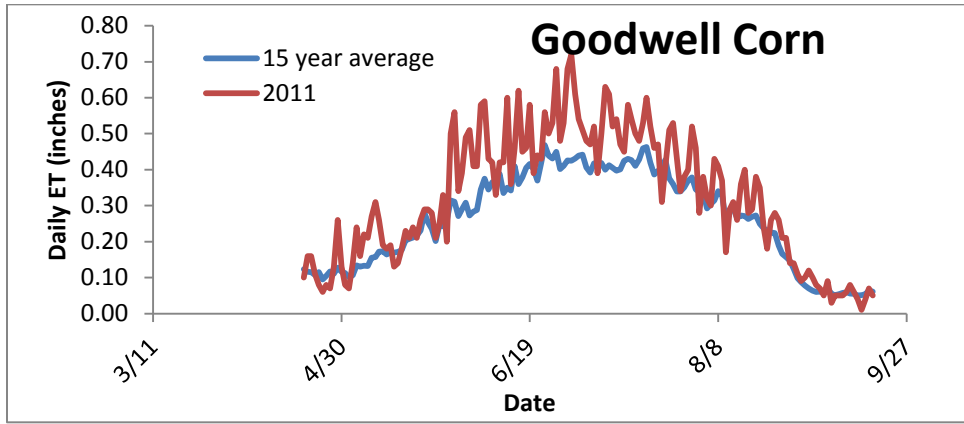

15-year average and 2011 Daily ET near Altus, OK.

15-year average and 2011 Daily ET near Blackwell, OK.

15-year average and 2011 Daily ET near Chickasha, OK.

15-year average and 2011 Daily ET near Goodwell, OK.