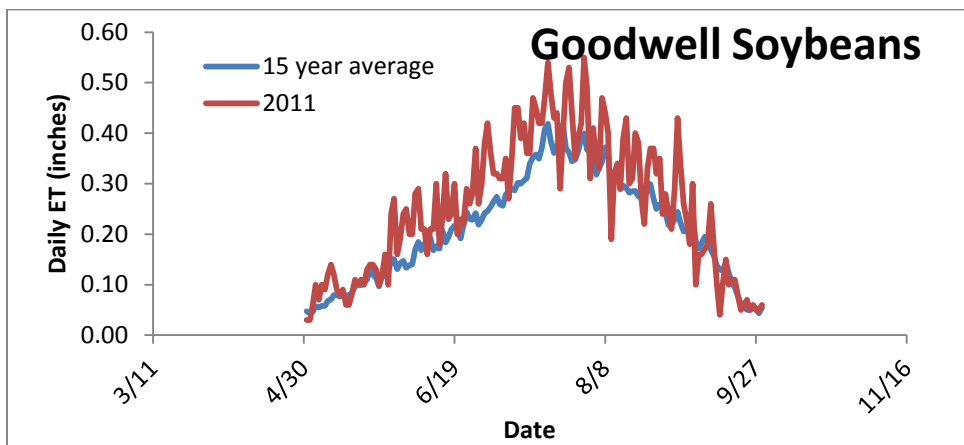

15-year average and 2011 Daily ET near Altus, OK.

15-year average and 2011 Daily ET near Blackwell, OK.

15-year average and 2011 Daily ET near Chickasha, OK.

15-year average and 2011 Daily ET near Goodwell, OK.