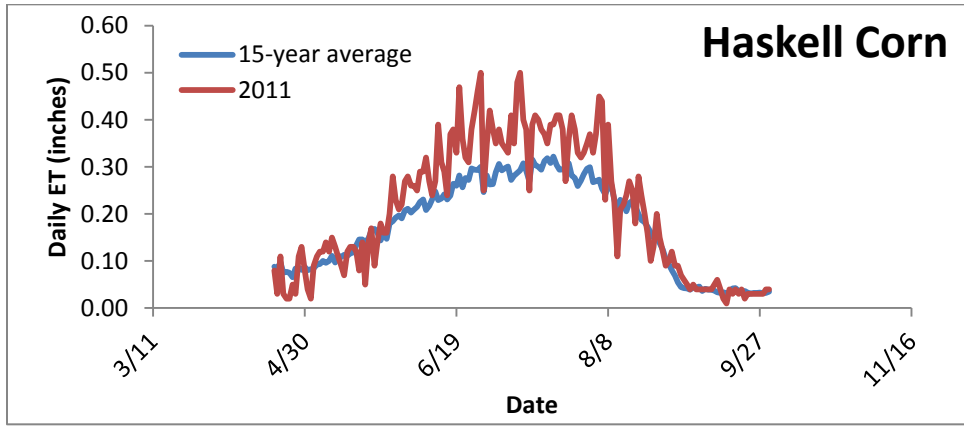

15-year average and 2011 Daily ET near Haskell, OK.