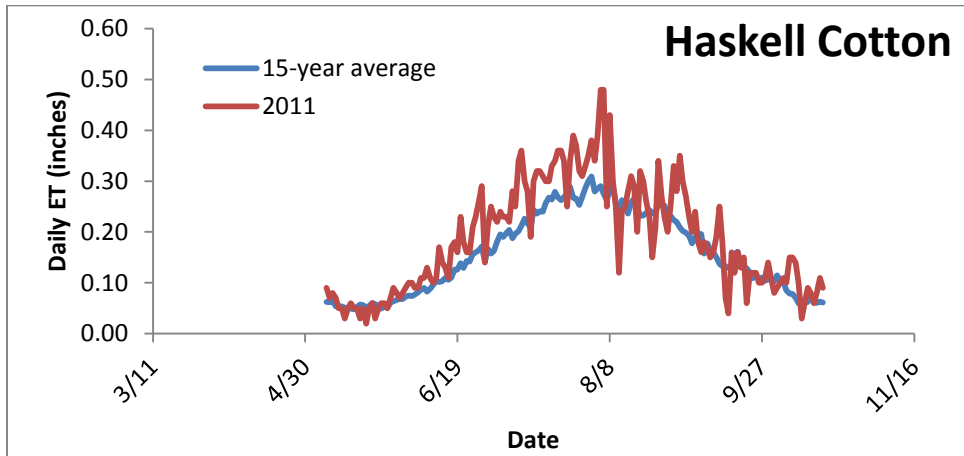

15-year average and 2011 Daily ET near Haskell, OK.