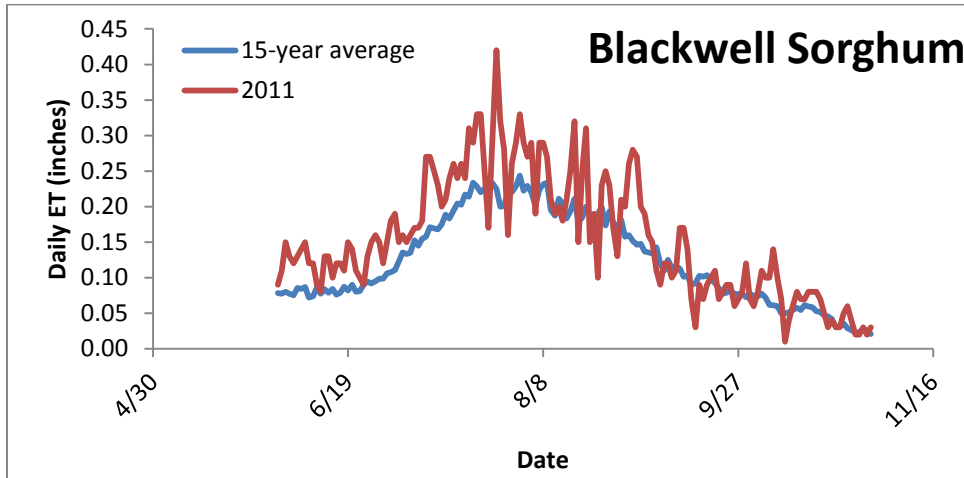

15-year average and 2011 Daily ET near Altus, OK.

15-year average and 2011 Daily ET near Blackwell, OK.

15-year average and 2011 Daily ET near Chickasha, OK.

15-year average and 2011 Daily ET near Goodwell, OK.

15-year average and 2011 Daily ET near Haskell, OK.

15-year average and 2011 Daily ET near Woodward, OK.