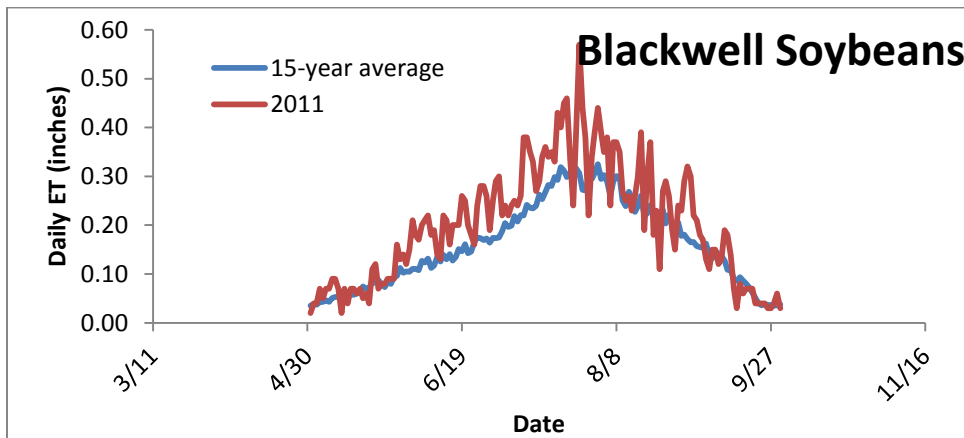

15-year average and 2011 Daily ET near Altus, OK.

15-year average and 2011 Daily ET near Blackwell, OK.

15-year average and 2011 Daily ET near Chickasha, OK.

15-year average and 2011 Daily ET near Goodwell, OK.