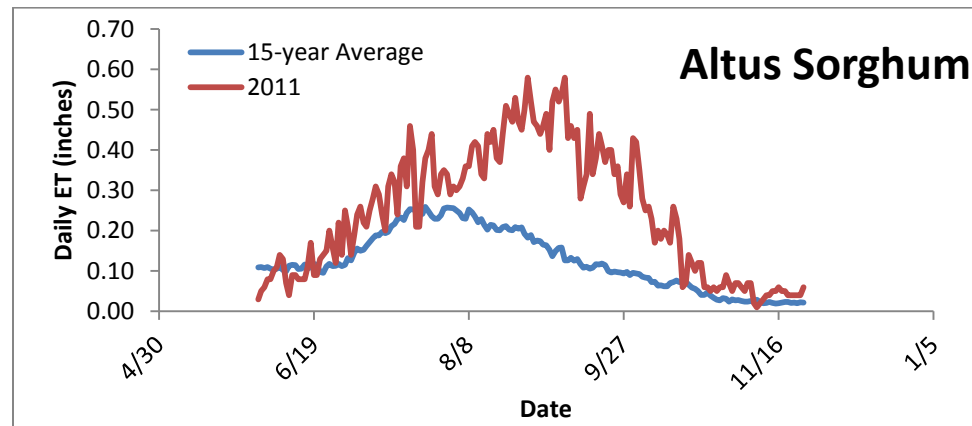

15-year average and 2011 Daily ET near Altus, OK.

15-year average and 2011 Daily ET near Blackwell, OK.

15-year average and 2011 Daily ET near Chickasha, OK.

15-year average and 2011 Daily ET near Goodwell, OK.