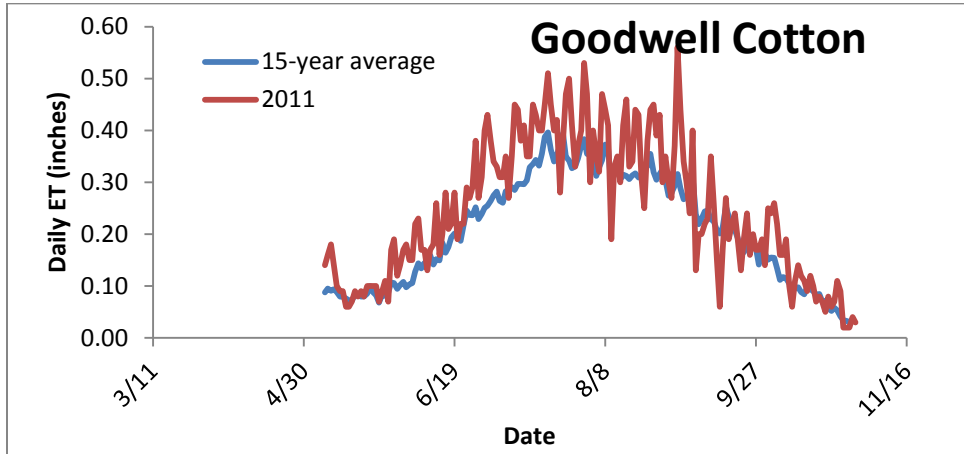

15-year average and 2011 Daily ET near Altus, OK.

15-year average and 2011 Daily ET near Blackwell, OK.

15-year average and 2011 Daily ET near Chickasha, OK.

15-year average and 2011 Daily ET near Goodwell, OK.