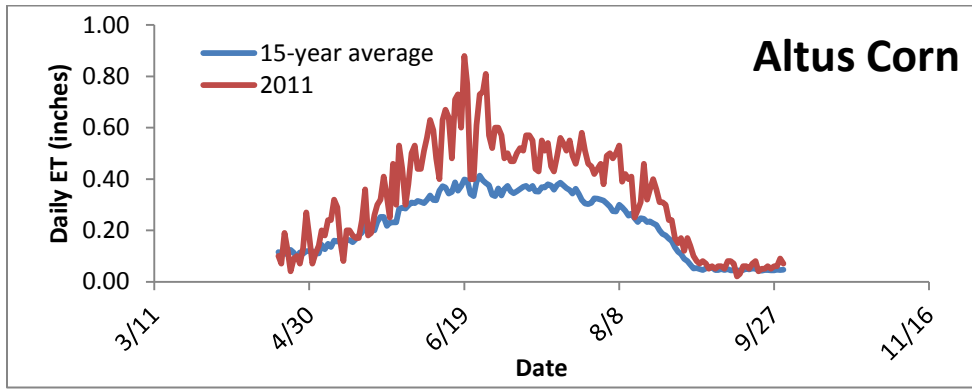

15-year average and 2011 Daily ET near Altus, OK.

15-year average and 2011 Daily ET near Blackwell, OK.

15-year average and 2011 Daily ET near Chickasha, OK.

15-year average and 2011 Daily ET near Goodwell, OK.