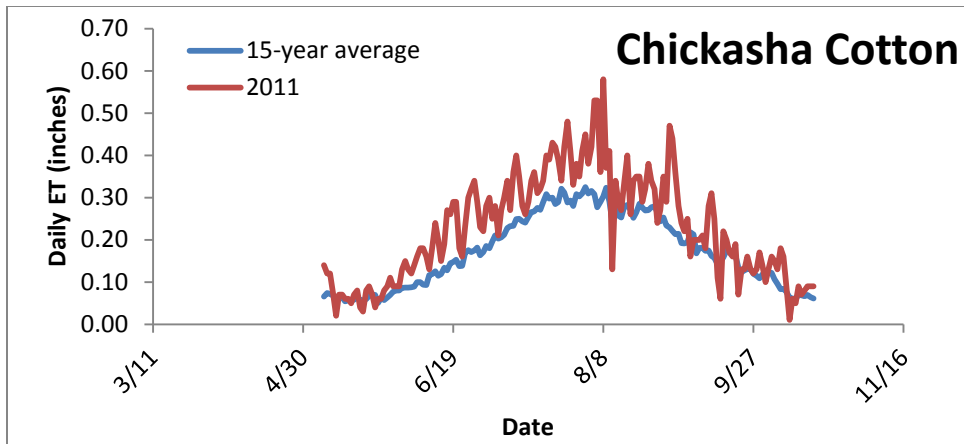

15-year average and 2011 Daily ET near Altus, OK.

15-year average and 2011 Daily ET near Blackwell, OK.

15-year average and 2011 Daily ET near Chickasha, OK.

15-year average and 2011 Daily ET near Goodwell, OK.

15-year average and 2011 Daily ET near Haskell, OK.

15-year average and 2011 Daily ET near Woodward, OK.