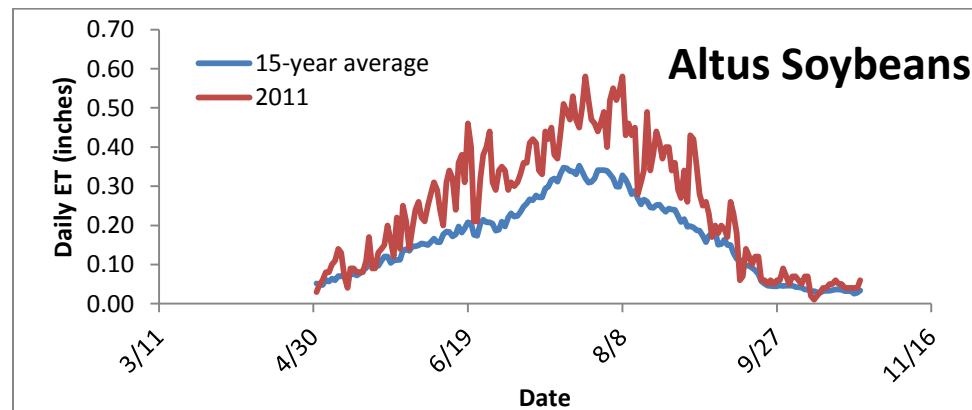

15-year average and 2011 Daily ET near Altus, OK.

15-year average and 2011 Daily ET near Blackwell, OK.

15-year average and 2011 Daily ET near Chickasha, OK.

15-year average and 2011 Daily ET near Goodwell, OK.