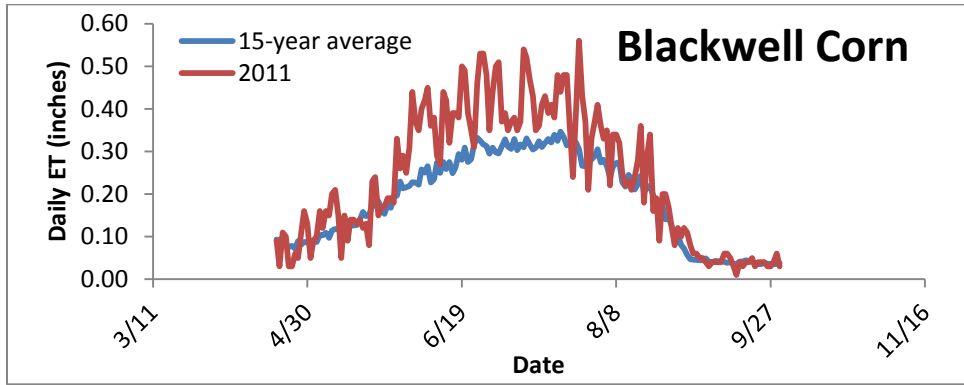

15-year average and 2011 Daily ET near Altus, OK.

15-year average and 2011 Daily ET near Blackwell, OK.

15-year average and 2011 Daily ET near Chickasha, OK.

15-year average and 2011 Daily ET near Goodwell, OK.