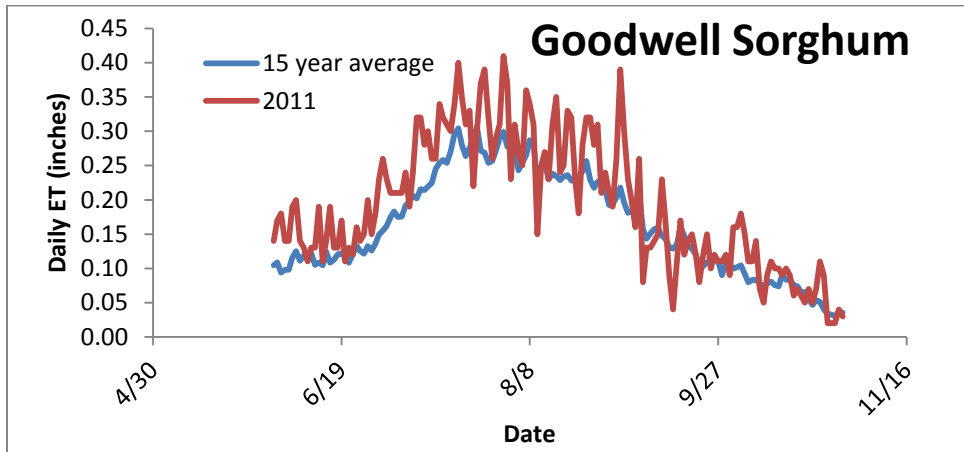

15-year average and 2011 Daily ET near Altus, OK.

15-year average and 2011 Daily ET near Blackwell, OK.

15-year average and 2011 Daily ET near Chickasha, OK.

15-year average and 2011 Daily ET near Goodwell, OK.