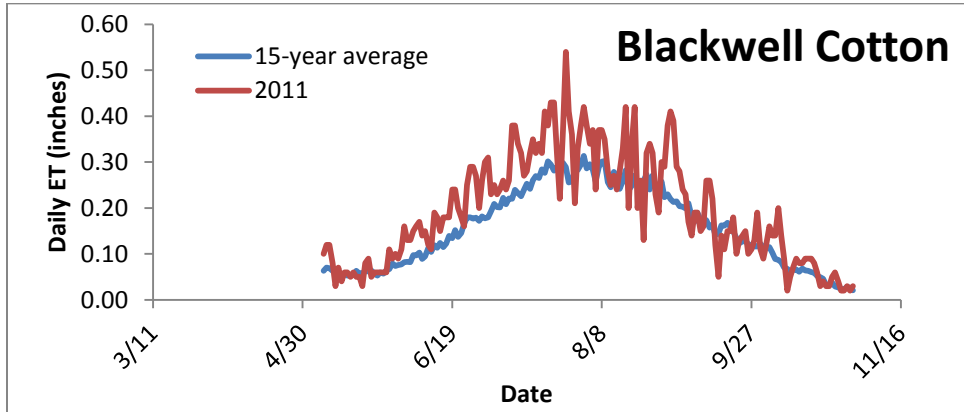

15-year average and 2011 Daily ET near Altus, OK.

15-year average and 2011 Daily ET near Blackwell, OK.

15-year average and 2011 Daily ET near Chickasha, OK.

15-year average and 2011 Daily ET near Goodwell, OK.

15-year average and 2011 Daily ET near Haskell, OK.

15-year average and 2011 Daily ET near Woodward, OK.