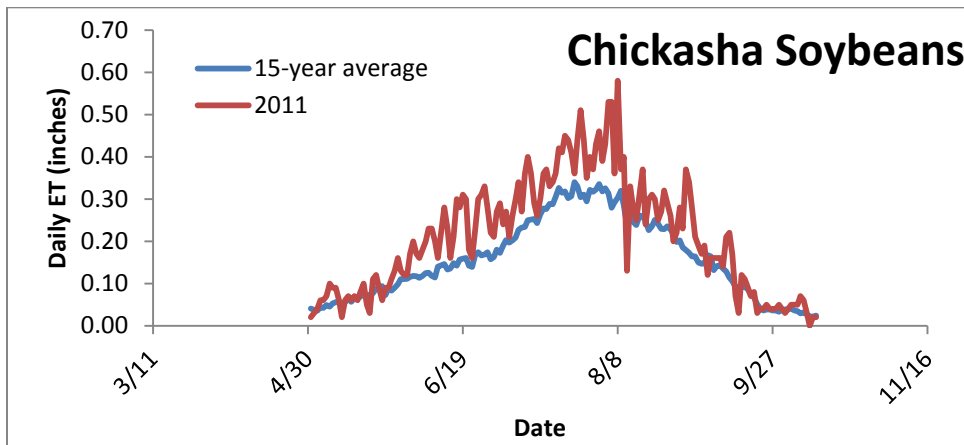

15-year average and 2011 Daily ET near Altus, OK.

15-year average and 2011 Daily ET near Blackwell, OK.

15-year average and 2011 Daily ET near Chickasha, OK.

15-year average and 2011 Daily ET near Goodwell, OK.