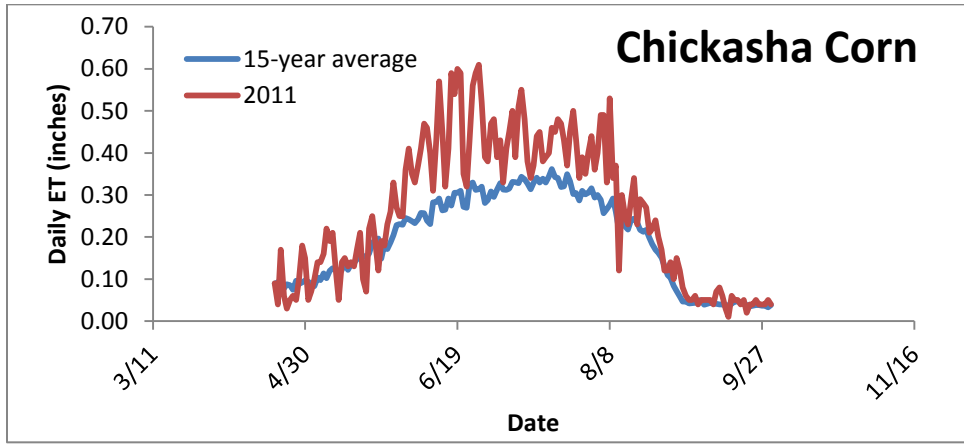

15-year average and 2011 Daily ET near Altus, OK.

15-year average and 2011 Daily ET near Blackwell, OK.

15-year average and 2011 Daily ET near Chickasha, OK.

15-year average and 2011 Daily ET near Goodwell, OK.