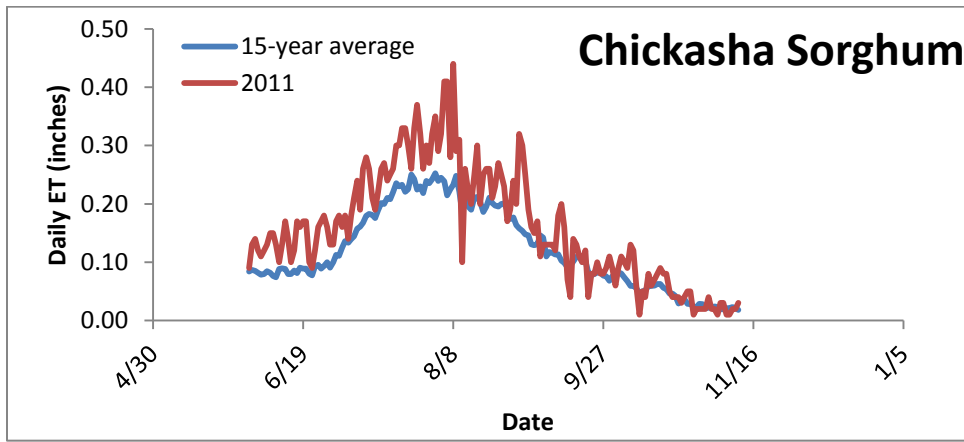

15-year average and 2011 Daily ET near Altus, OK.

15-year average and 2011 Daily ET near Blackwell, OK.

15-year average and 2011 Daily ET near Chickasha, OK.

15-year average and 2011 Daily ET near Goodwell, OK.

15-year average and 2011 Daily ET near Haskell, OK.

15-year average and 2011 Daily ET near Woodward, OK.